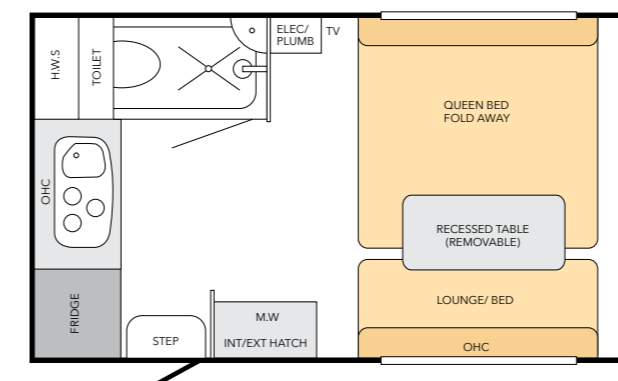

FREEDOM AT YOUR FINGERTIPS

The Dreamseeker S1 offers customers an opportunity to experience the freedom of what we all know to be the ultimate outdoor lifestyle. Packed with features and crafted out of passion, the S1 captures the raw, exhilarating and adventurous side of caravanning with a rare and beautiful twist.

S1